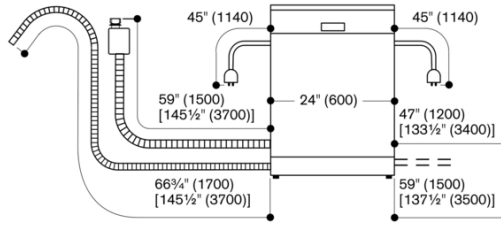

Rating

Total rating: 1440 W.
 Connecting cable 47 1/4" with three-prong plug (NEMA 5-15P).
 Connection to hot or cold water possible.
 Please check the user manual for how to switch off the WiFi module.

Color Variants

DF211700
 Fully integrated
 Height 34 1/8"

Included accessories

1 x baking tray spray head.

Optional accessories

DA020110
 Stainless steel trim kit for tall tub dishwashers
 DA021000
 Folding hinge
 DA042030
 Sterling silver cutlery cassette
 DA043000
 Holder for long-stemmed glasses
 DA231110
 Stainless steel-backed full glass door panel for tall tub dishwashers, handle included

Installation Accessories

DA020110
 Stainless steel trim kit for tall tub dishwashers
 DA021000
 Folding hinge
 DA231110
 Stainless steel-backed full glass door panel for tall tub dishwashers, handle included
 GH045010
 Handle bar with 2 mounts, stainless steel, length 7 11/16", drilling distance 16 13/16", for custom panel.
 GZ010011
 Extension for inlet and outlet (78" long)

GAGGENAU

Connection dimensions for a 24" (600 mm) wide dishwasher

[] values with extension kit
 Measurements in inches (mm)

Tall Tub dishwasher (34 1/8" (86.7 cm)).